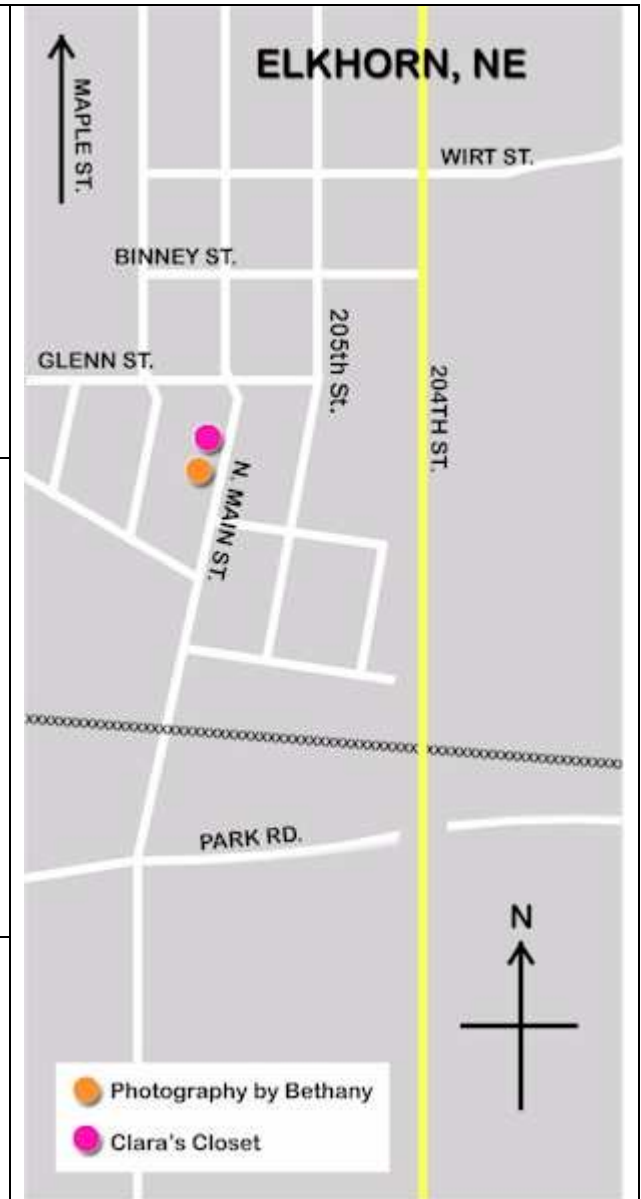

## Directions to CLARA'S CLOSET

### Directions from the South: (South of Dodge)

Clara's Closet is located a few blocks from 204<sup>th</sup> and Maple Street. (Highway 31 is Omaha's 204<sup>th</sup> Street.)

- Take one of the main streets (Q. West Center, Pacific or Dodge) west to Hwy 31.
- Take a right (north) on Hwy 31.
- Take Hwy 31 to Wirt Street .
- Take a left on Wirt Street (west). Go two blocks to Main Street.
- Take a left (south) on Main Street and go three blocks. Clara's Closet is a blue building on the right side of the street at 2822 N. Main Street.

### Directions from the North: (North of Dodge)

Clara's Closet is located a few blocks from 204<sup>th</sup> and Maple Street. (Highway 31 is Omaha's 204<sup>th</sup> Street.)

- Go to the traffic light at Highway 31 and Maple,
- Turn left (south) and go a couple of blocks to the traffic light at Highway 31 and Wirt Street.
- Turn right (west) on Wirt Street and go two blocks to Main Street.
- Turn left (south) on Main Street and go three blocks. Clara's Closet is a blue building on the right side of the street at 2822 N. Main.

### Directions from the West: (Fremont, Valley, Waterloo)

Clara's Closet is located a few blocks from 204<sup>th</sup> and Maple Street. (Highway 31 is Omaha's 204<sup>th</sup> Street.)

- Go to the traffic light at Highway 31 and Maple,
- Turn right (south) and go a couple of blocks to The next traffic light at Highway 31 and Wirt Street.
- Turn right (west) on Wirt Street and go two blocks to Main Street.
- Turn left (south) on Main Street and go three blocks. Clara's Closet is a blue building on the right side of the street at 2822 N. Main.